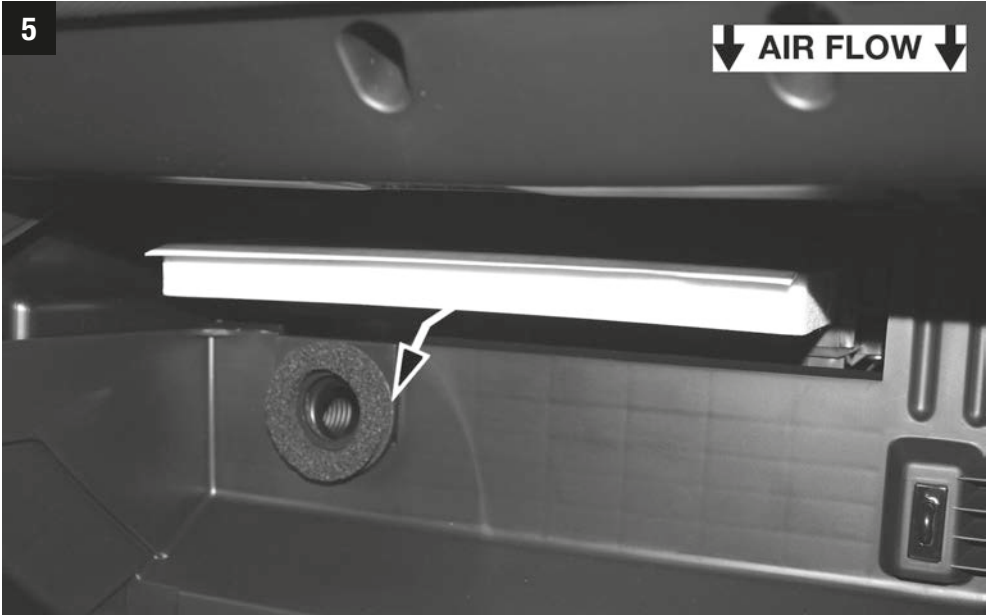

# CU/CUK 2434

Kia Mohave, Sorento II (XM), Sorento III

---

**CU/CUK 2434**

---

**MANN  
FILTER**

MANN+HUMMEL GMBH · Automotive Aftermarket · 71631 Ludwigsburg · Germany  
Customer Service Center, Germany: +49 (0) 71 41 98-25 50, Fax. +49 (0) 71 41 98-25 58  
Other countries: Tel. +49 (0) 71 41 98-28 80, Fax. +49 (0) 71 41 98-25 58  
customer-service@mann-hummel.com  
[www.mann-filter.com](http://www.mann-filter.com)