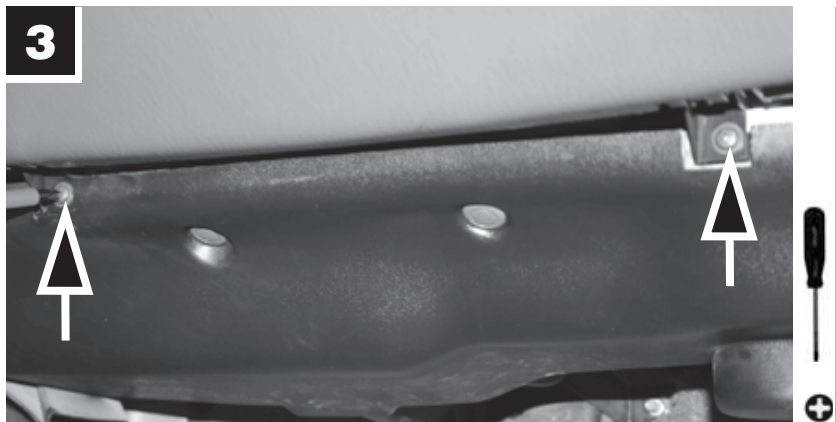

CU 2521-2

KIA Rio

 12 min.

**MANN
FILTER**

CU 2521-2 KIA

MANN+HUMMEL GMBH

Automotive Aftermarket, 71631 Ludwigsburg, Germany

Customer Service Center, Germany: Tel. +49 (71 41) 98-25 50, Fax +49 (71 41) 98-25 58