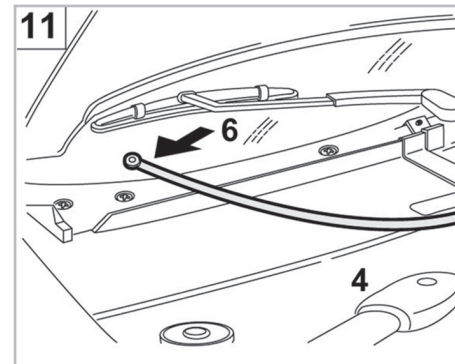

PROTECT

combined with active carbon

FOR
AUDI
SEAT
VOLKSWAGEN

A3 A/C+/- (09/96 > 03/02) / TT A/C+/- (10/98 > 10/06)
AROSA A/C+/- (02/97 > 08/00) / IBIZA A/C+/- (09/93 > 08/02) / TOLEDO A/C+/- (10/98 > 07/04)
GOLF III A/C+ (09/91 > 07/93) / POLO A/C+ (10/94 > 10/99) / VENTO A/C+/- (11/91 > 07/93)