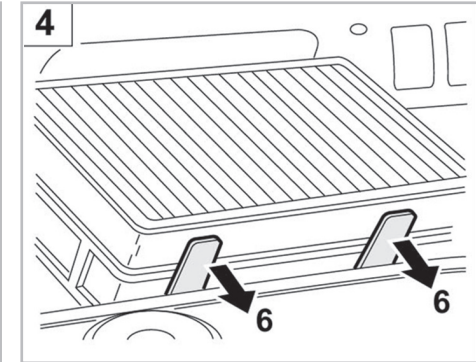

PROTECT

combined with active carbon

FOR
AUDI
SEAT
VOLKSWAGEN

A3 A/C+/- (09/96 > 03/02) / TT A/C+/- (10/98 > 10/06)
AROSA A/C+/- (02/97 > 08/00) / IBIZA A/C+/- (09/93 > 08/02) / TOLEDO A/C+/- (10/98 > 07/04)
GOLF III A/C+ (09/91 > 07/93) / POLO A/C+ (10/94 > 10/99) / VENTO A/C+/- (11/91 > 07/93)