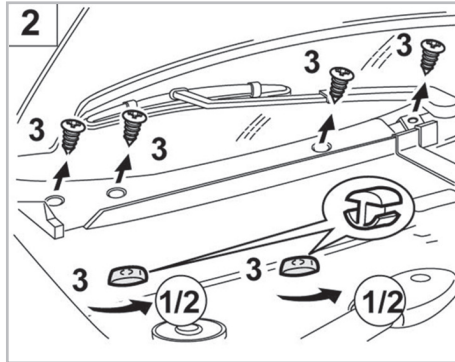

PROTECT

combined with active carbon

FOR
AUDI
SEAT
VOLKSWAGEN

A3 A/C+/- (09/96 > 03/02) / TT A/C+/- (10/98 > 10/06)
AROSA A/C+/- (02/97 > 08/00) / IBIZA A/C+/- (09/93 > 08/02) / TOLEDO A/C+/- (10/98 > 07/04)
GOLF III A/C+ (09/91 > 07/93) / POLO A/C+ (10/94 > 10/99) / VENTO A/C+/- (11/91 > 07/93)