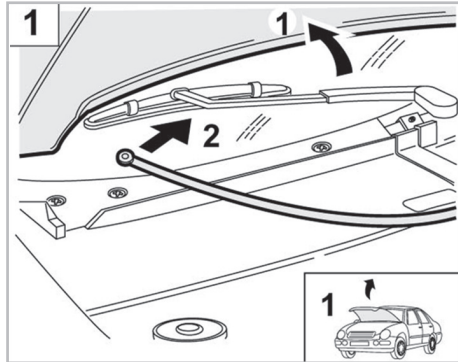

PROTECT

combined with active carbon

FOR
AUDI
SEAT
VOLKSWAGEN

A3 A/C+/- (09/96 > 03/02) / TT A/C+/- (10/98 > 10/06)
AROSA A/C+/- (02/97 > 08/00) / IBIZA A/C+/- (09/93 > 08/02) / TOLEDO A/C+/- (10/98 > 07/04)
GOLF III A/C+ (09/91 > 07/93) / POLO A/C+ (10/94 > 10/99) / VENTO A/C+/- (11/91 > 07/93)