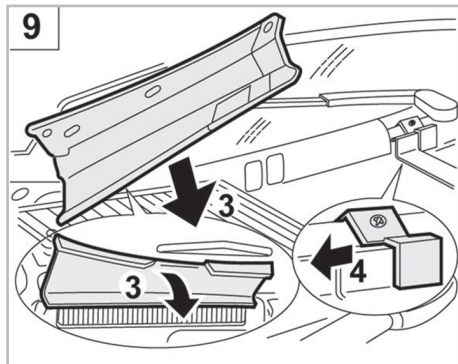

PROTECT

combined with active carbon

FOR
AUDI
SEAT
VOLKSWAGEN

A3 A/C+/- (09/96 > 03/02) / TT A/C+/- (10/98 > 10/06)
AROSA A/C+/- (02/97 > 08/00) / IBIZA A/C+/- (09/93 > 08/02) / TOLEDO A/C+/- (10/98 > 07/04)
GOLF III A/C+ (09/91 > 07/93) / POLO A/C+ (10/94 > 10/99) / VENTO A/C+/- (11/91 > 07/93)