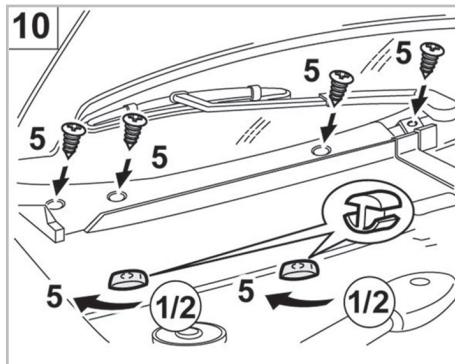

PROTECT

combined with active carbon

FOR
AUDI
SEAT
VOLKSWAGEN

A3 A/C+/- (09/96 > 03/02) / TT A/C+/- (10/98 > 10/06)
AROSA A/C+/- (02/97 > 08/00) / IBIZA A/C+/- (09/93 > 08/02) / TOLEDO A/C+/- (10/98 > 07/04)
GOLF III A/C+ (09/91 > 07/93) / POLO A/C+ (10/94 > 10/99) / VENTO A/C+/- (11/91 > 07/93)