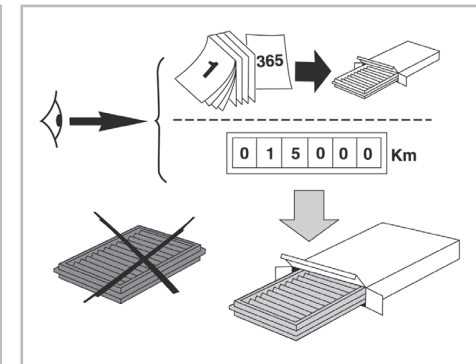

PROTECT

combined with active carbon

FOR
AUDI
SEAT
VOLKSWAGEN

A3 A/C+/- (09/96 > 03/02) / TT A/C+/- (10/98 > 10/06)
AROSA A/C+/- (02/97 > 08/00) / IBIZA A/C+/- (09/93 > 08/02) / TOLEDO A/C+/- (10/98 > 07/04)
GOLF III A/C+ (09/91 > 07/93) / POLO A/C+ (10/94 > 10/99) / VENTO A/C+/- (11/91 > 07/93)