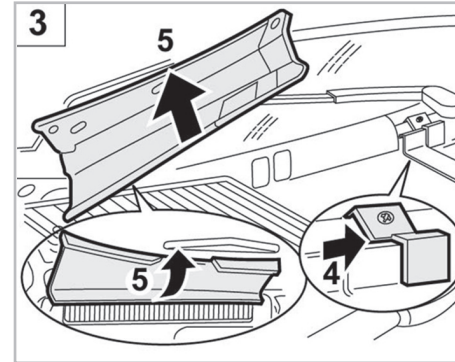

PROTECT

combined with active carbon

FOR
AUDI
SEAT
VOLKSWAGEN

A3 A/C+/- (09/96 > 03/02) / TT A/C+/- (10/98 > 10/06)
AROSA A/C+/- (02/97 > 08/00) / IBIZA A/C+/- (09/93 > 08/02) / TOLEDO A/C+/- (10/98 > 07/04)
GOLF III A/C+ (09/91 > 07/93) / POLO A/C+ (10/94 > 10/99) / VENTO A/C+/- (11/91 > 07/93)