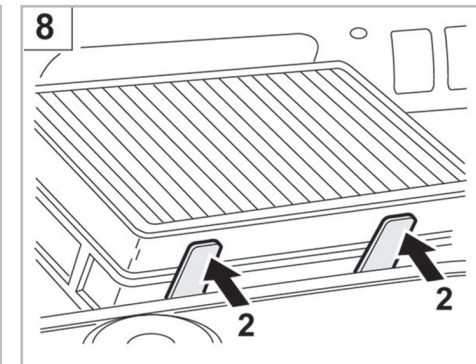

PROTECT

combined with active carbon

FOR
AUDI
SEAT
VOLKSWAGEN

A3 A/C+/- (09/96 > 03/02) / TT A/C+/- (10/98 > 10/06)
AROSA A/C+/- (02/97 > 08/00) / IBIZA A/C+/- (09/93 > 08/02) / TOLEDO A/C+/- (10/98 > 07/04)
GOLF III A/C+ (09/91 > 07/93) / POLO A/C+ (10/94 > 10/99) / VENTO A/C+/- (11/91 > 07/93)