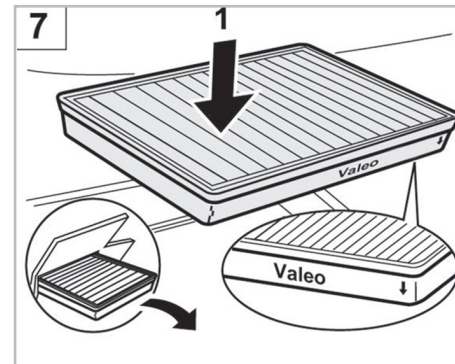

PROTECT

combined with active carbon

FOR
AUDI
SEAT
VOLKSWAGEN

A3 A/C+/- (09/96 > 03/02) / TT A/C+/- (10/98 > 10/06)
AROSA A/C+/- (02/97 > 08/00) / IBIZA A/C+/- (09/93 > 08/02) / TOLEDO A/C+/- (10/98 > 07/04)
GOLF III A/C+ (09/91 > 07/93) / POLO A/C+ (10/94 > 10/99) / VENTO A/C+/- (11/91 > 07/93)