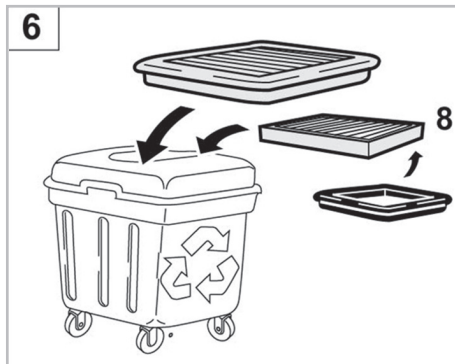

PROTECT

combined with active carbon

FOR
AUDI
SEAT
VOLKSWAGEN

A3 A/C+/- (09/96 > 03/02) / TT A/C+/- (10/98 > 10/06)
AROSA A/C+/- (02/97 > 08/00) / IBIZA A/C+/- (09/93 > 08/02) / TOLEDO A/C+/- (10/98 > 07/04)
GOLF III A/C+ (09/91 > 07/93) / POLO A/C+ (10/94 > 10/99) / VENTO A/C+/- (11/91 > 07/93)