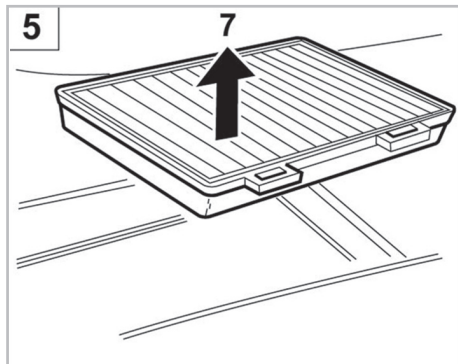

PROTECT

combined with active carbon

FOR
AUDI
SEAT
VOLKSWAGEN

A3 A/C+/- (09/96 > 03/02) / TT A/C+/- (10/98 > 10/06)
AROSA A/C+/- (02/97 > 08/00) / IBIZA A/C+/- (09/93 > 08/02) / TOLEDO A/C+/- (10/98 > 07/04)
GOLF III A/C+ (09/91 > 07/93) / POLO A/C+ (10/94 > 10/99) / VENTO A/C+/- (11/91 > 07/93)