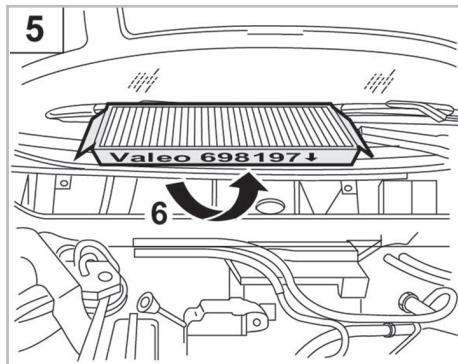

COMFORT

particle filter

FOR

ALFA ROMEO
FIAT

156 (09/97 >)

BRAVA A/C+/- (06/95 >) / BRAVO I A/C+/- (06/95 > 03/07) / MAREA A/C+/- (07/96 >) / MARENGO A/C+/- (01/95 >)

698687

FH213