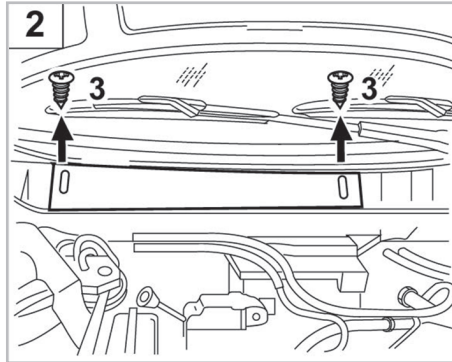

COMFORT

particle filter

FOR

ALFA ROMEO
FIAT

156 (09/97 >)

BRAVA A/C+/- (06/95 >) / BRAVO I A/C+/- (06/95 > 03/07) / MAREA A/C+/- (07/96 >) / MARENGO A/C+/- (01/95 >)

698687

FH213