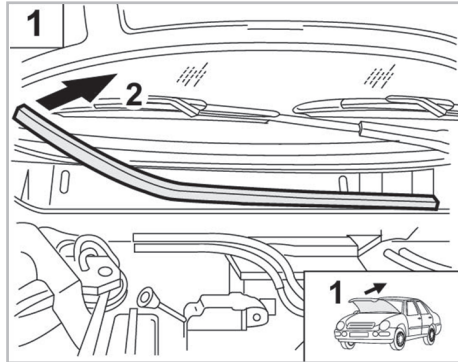

COMFORT

particle filter

FOR

ALFA ROMEO
FIAT

156 (09/97 >)

BRAVA A/C+/- (06/95 >) / BRAVO I A/C+/- (06/95 > 03/07) / MAREA A/C+/- (07/96 >) / MARENGO A/C+/- (01/95 >)

698687

FH213