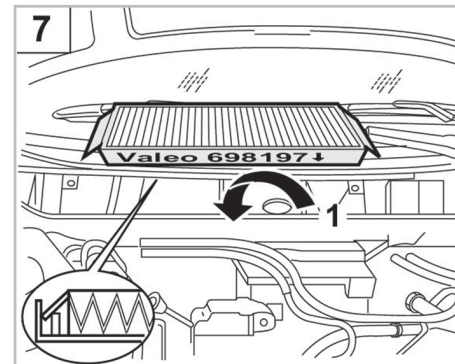

COMFORT

particle filter

FOR

ALFA ROMEO
FIAT

156 (09/97 >)

BRAVA A/C+/- (06/95 >) / BRAVO I A/C+/- (06/95 > 03/07) / MAREA A/C+/- (07/96 >) / MARENGO A/C+/- (01/95 >)

698687

FH213