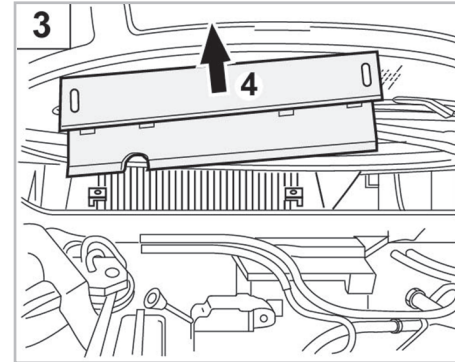

COMFORT

particle filter

FOR

ALFA ROMEO
FIAT

156 (09/97 >)

BRAVA A/C+/- (06/95 >) / BRAVO I A/C+/- (06/95 > 03/07) / MAREA A/C+/- (07/96 >) / MARENGO A/C+/- (01/95 >)

698687

FH213