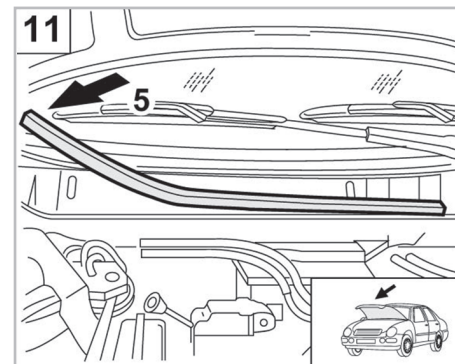

COMFORT

particle filter

FOR

ALFA ROMEO
FIAT

156 (09/97 >)

BRAVA A/C+/- (06/95 >) / BRAVO I A/C+/- (06/95 > 03/07) / MAREA A/C+/- (07/96 >) / MARENGO A/C+/- (01/95 >)

698687

FH213