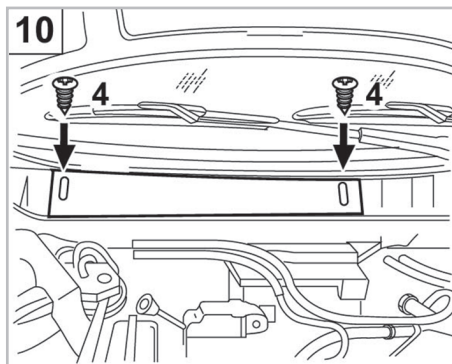

COMFORT

particle filter

FOR

ALFA ROMEO
FIAT

156 (09/97 >)

BRAVA A/C+/- (06/95 >) / BRAVO I A/C+/- (06/95 > 03/07) / MAREA A/C+/- (07/96 >) / MARENGO A/C+/- (01/95 >)

698687

FH213