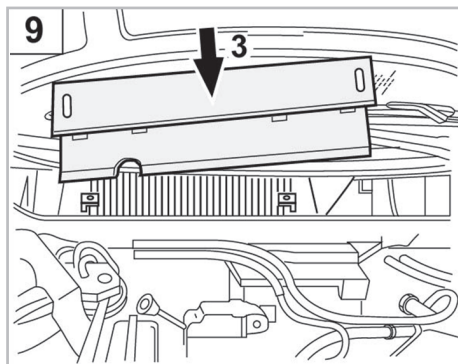

COMFORT

particle filter

FOR

ALFA ROMEO
FIAT

156 (09/97 >)

BRAVA A/C+/- (06/95 >) / BRAVO I A/C+/- (06/95 > 03/07) / MAREA A/C+/- (07/96 >) / MARENGO A/C+/- (01/95 >)

698687

FH213