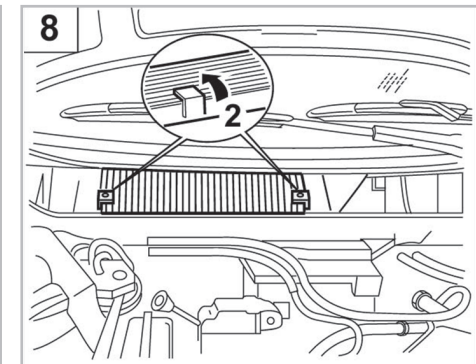

COMFORT

particle filter

FOR

ALFA ROMEO
FIAT

156 (09/97 >)

BRAVA A/C+/- (06/95 >) / BRAVO I A/C+/- (06/95 > 03/07) / MAREA A/C+/- (07/96 >) / MARENGO A/C+/- (01/95 >)

698687

FH213