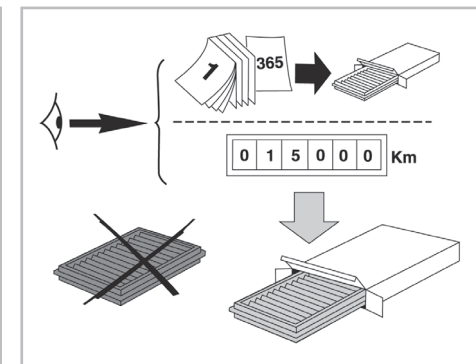

COMFORT

particle filter

FOR

ALFA ROMEO
FIAT

156 (09/97 >)

BRAVA A/C+/- (06/95 >) / BRAVO I A/C+/- (06/95 > 03/07) / MAREA A/C+/- (07/96 >) / MARENGO A/C+/- (01/95 >)

698687

FH213