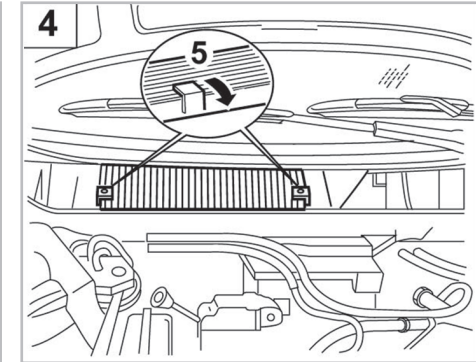

COMFORT

particle filter

FOR

ALFA ROMEO
FIAT

156 (09/97 >)

BRAVA A/C+/- (06/95 >) / BRAVO I A/C+/- (06/95 > 03/07) / MAREA A/C+/- (07/96 >) / MARENGO A/C+/- (01/95 >)

698687

FH213