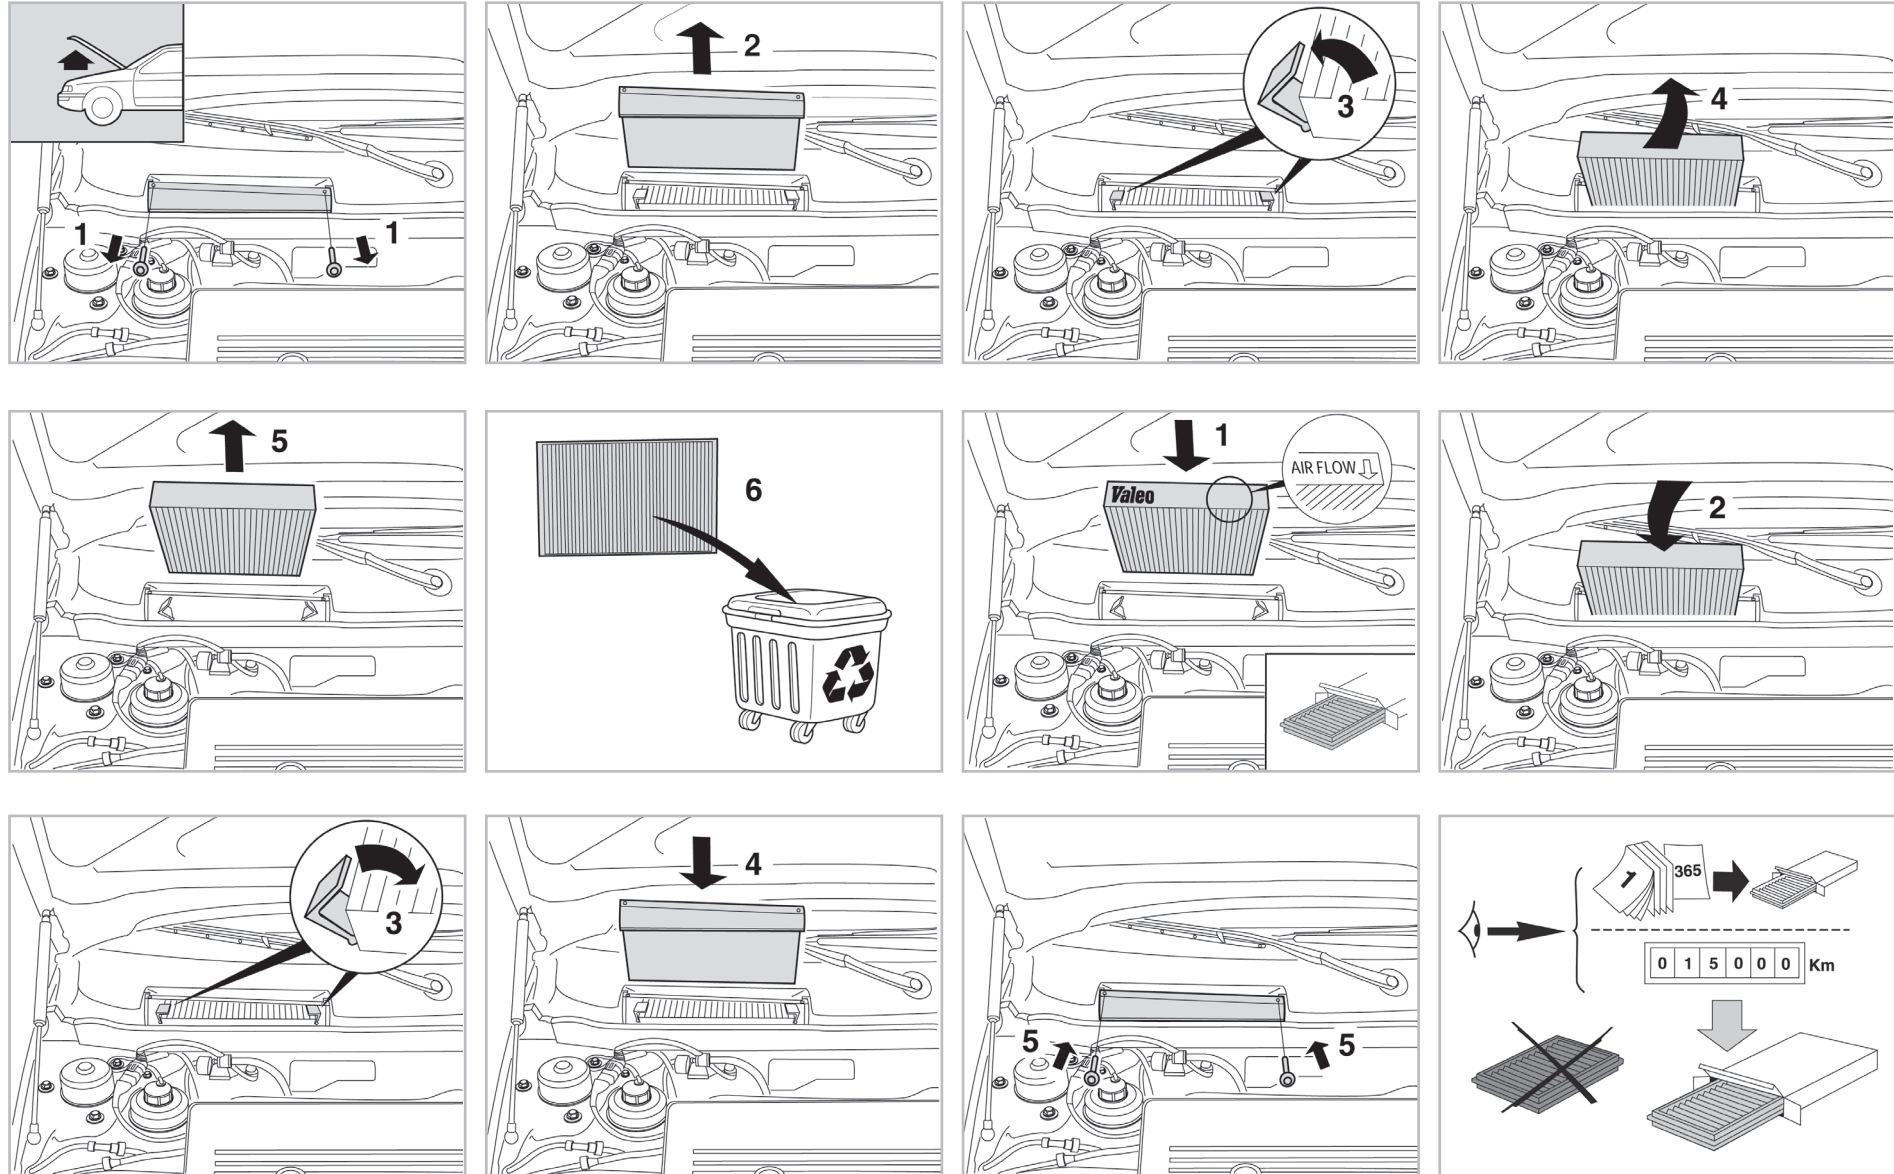

particle
filter

FOR
LANCIA

LYBRA (09/99 >)

698687

FH213

PA

WANT TO
KNOW MORE?

www.valeo-techassist.com