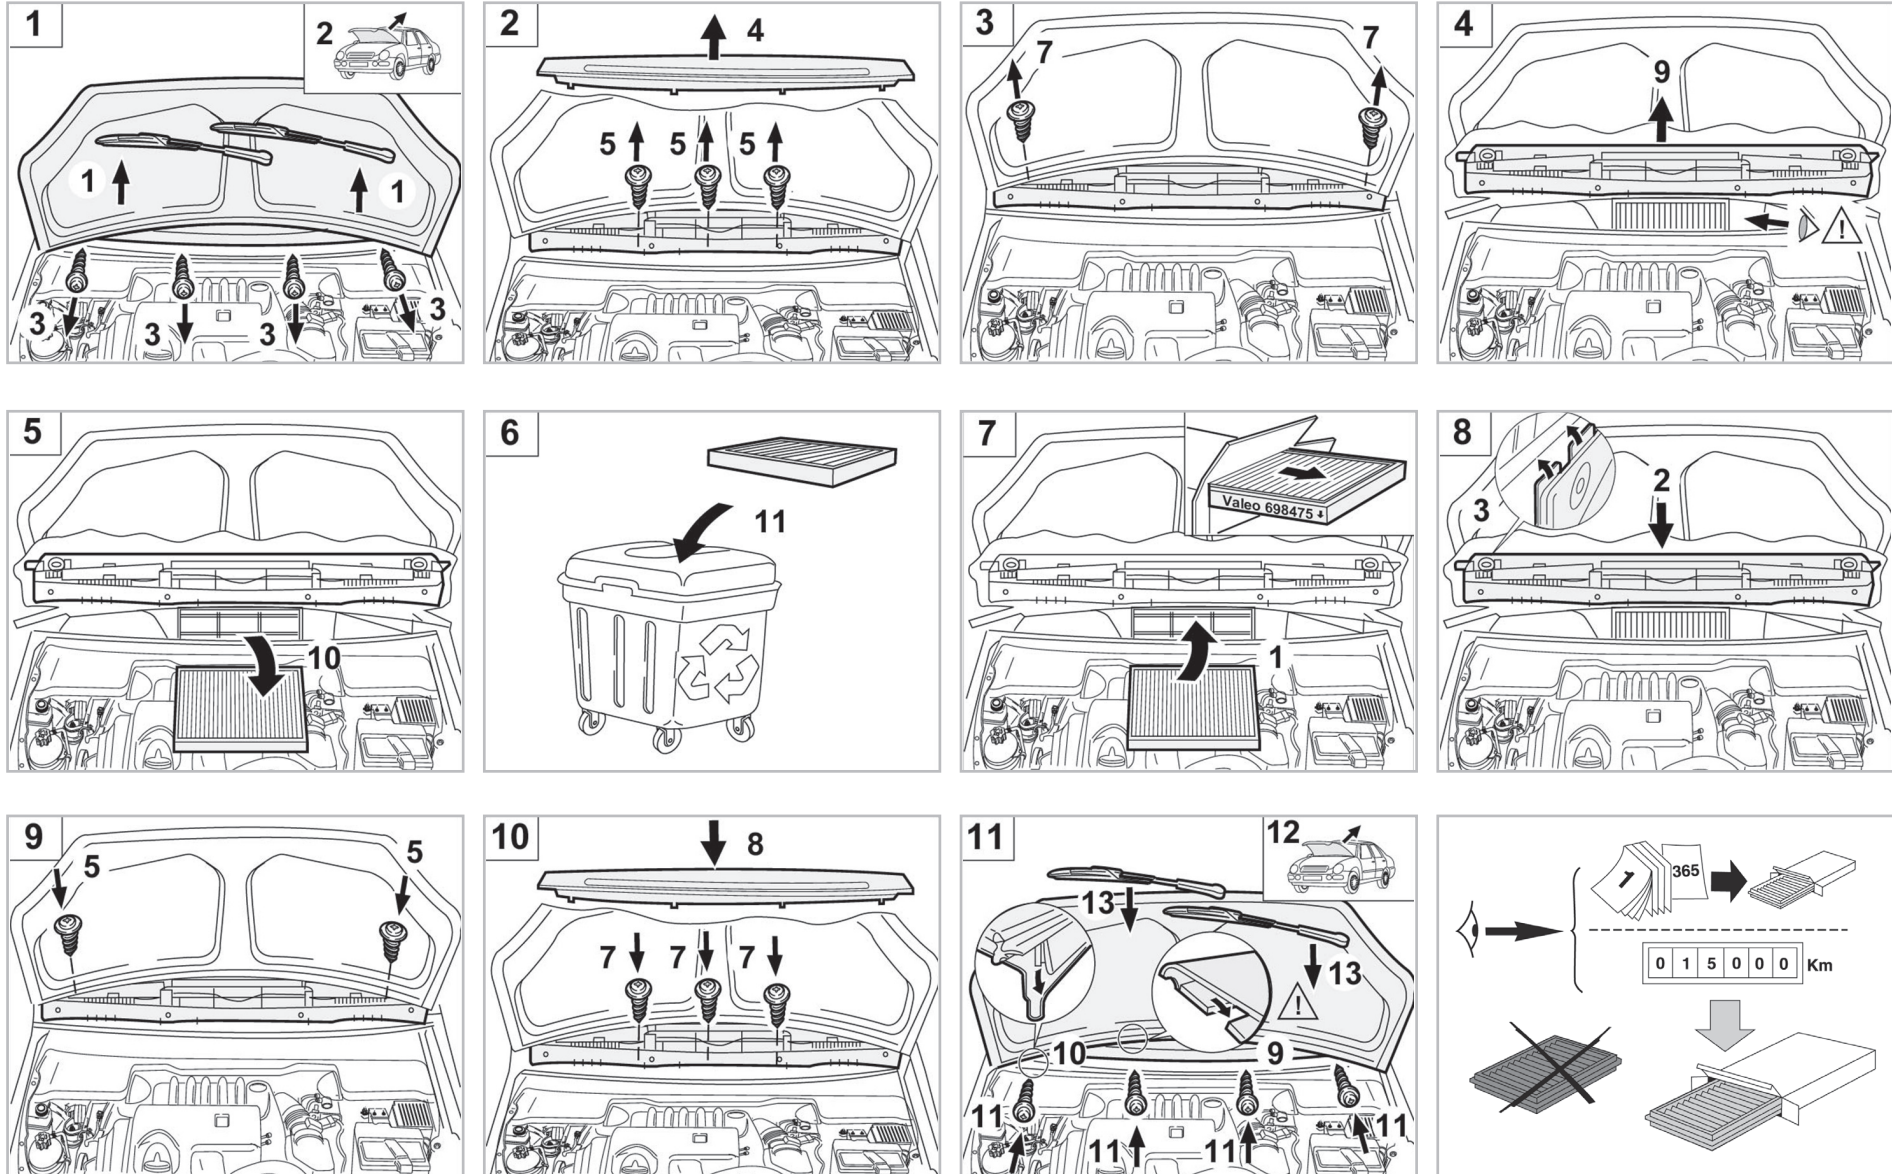

PROTECT

combined with active carbon

FOR MERCEDES VANEO A/C+/- (10/01 >)

698744

FH506

CA

WANT TO KNOW MORE?

www.valeo-techassist.com