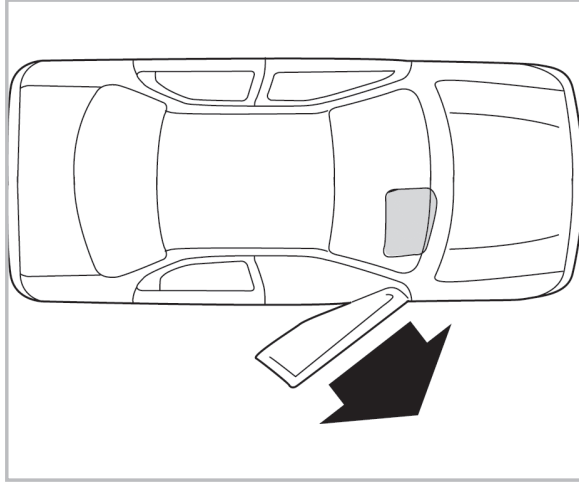

FOR
MERCEDES M CLASS (163) A/C+/- (03/98 >)

PROTECT

combined with
active carbon

698778

FH805

CA

**WANT TO
KNOW MORE?**

www.valeo-techassist.com