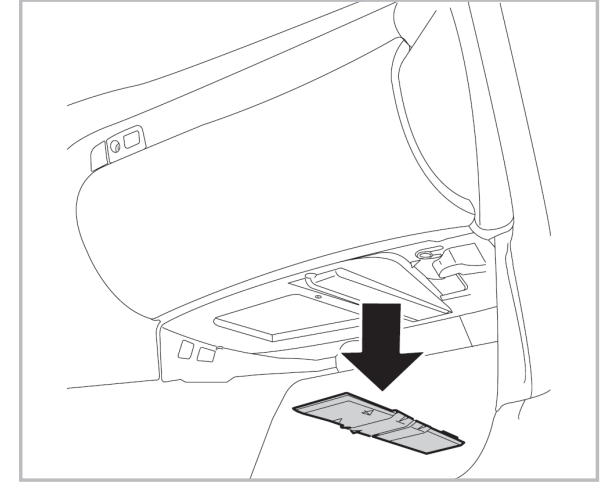

FOR
MERCEDES M CLASS (163) A/C+/- (03/98 >)

PROTECT

combined with
active carbon

698778

FH805

CA

**WANT TO
KNOW MORE?**

www.valeo-techassist.com