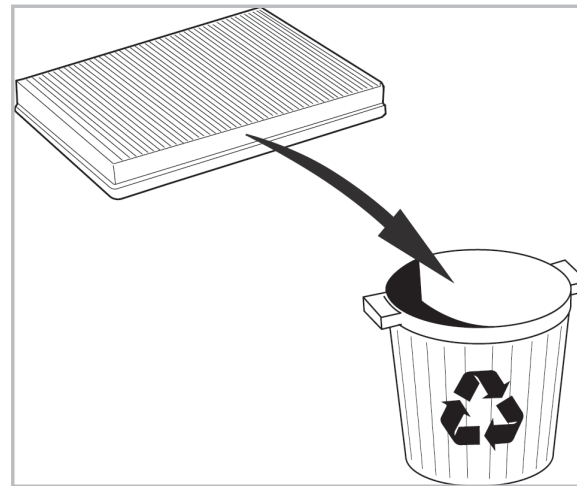

FOR
MERCEDES M CLASS (163) A/C+/- (03/98 >)

PROTECT

combined with
active carbon

698778

FH805

CA

**WANT TO
KNOW MORE?**

www.valeo-techassist.com