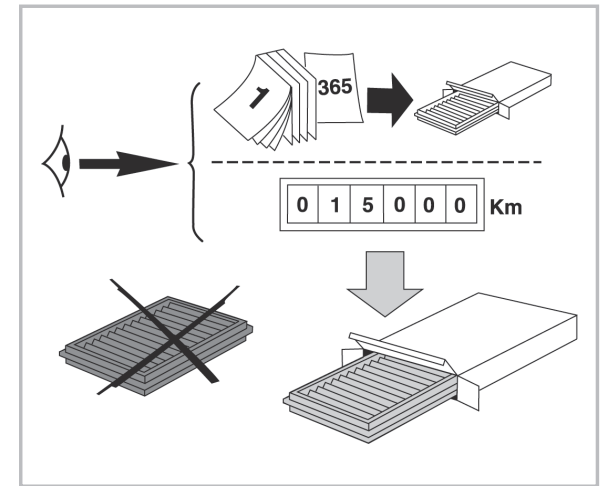

FOR
MERCEDES M CLASS (163) A/C+/- (03/98 >)

PROTECT

combined with
active carbon

698778

FH805

CA

**WANT TO
KNOW MORE?**

www.valeo-techassist.com