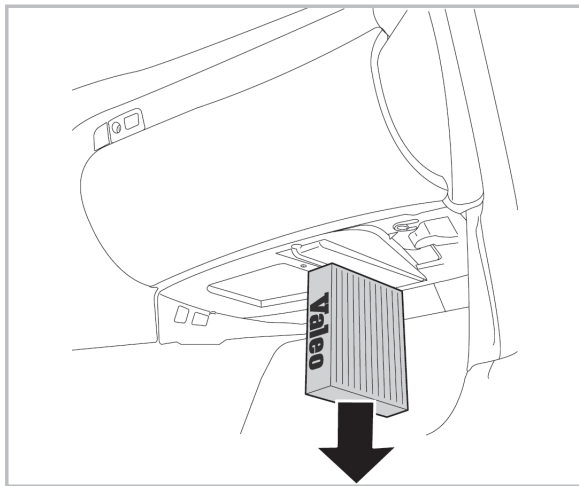

FOR
MERCEDES M CLASS (163) A/C+/- (03/98 >)

PROTECT

combined with
active carbon

698778

FH805

CA

**WANT TO
KNOW MORE?**

www.valeo-techassist.com