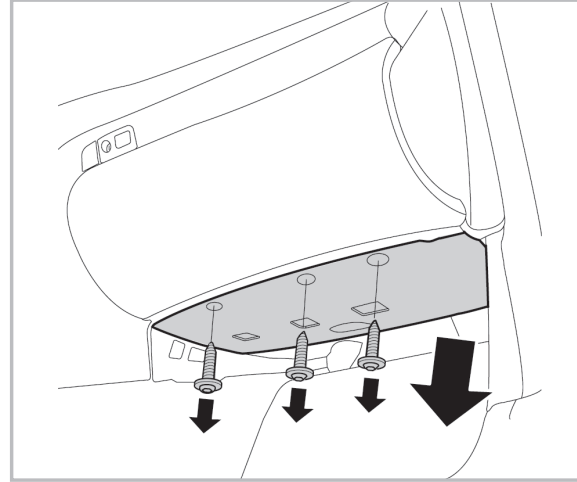

FOR
MERCEDES M CLASS (163) A/C+/- (03/98 >)

PROTECT

combined with
active carbon

698778

FH805

CA

**WANT TO
KNOW MORE?**

www.valeo-techassist.com