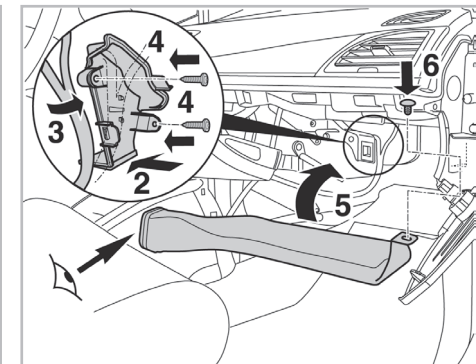

with anti-allergen
properties

FOR
RENAULT MEGANE III A/C+/- (10/08 >)

701006

FH 2006

PCA

**WANT TO
KNOW MORE?**

www.valeo-techassist.com