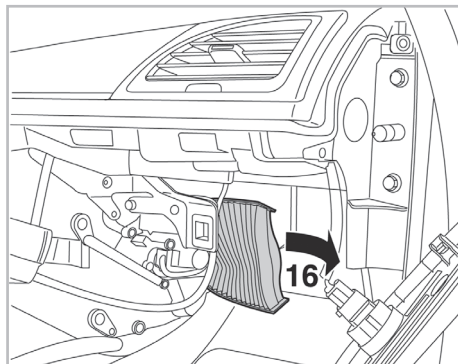

with anti-allergen
properties

FOR
RENAULT MEGANE III A/C+/- (10/08 >)

701006

FH 2006

PCA

**WANT TO
KNOW MORE?**

www.valeo-techassist.com