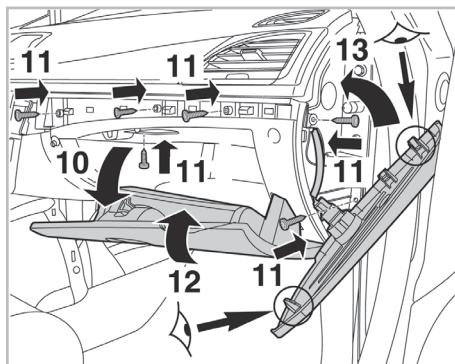

with anti-allergen
properties

FOR
RENAULT MEGANE III A/C+/- (10/08 >)

701006

FH 2006

PCA

**WANT TO
KNOW MORE?**

www.valeo-techassist.com