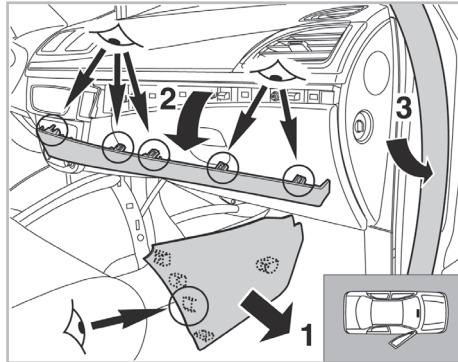

with anti-allergen
properties

FOR
RENAULT MEGANE III A/C+/- (10/08 >)

701006

FH 2006

PCA

**WANT TO
KNOW MORE?**

www.valeo-techassist.com