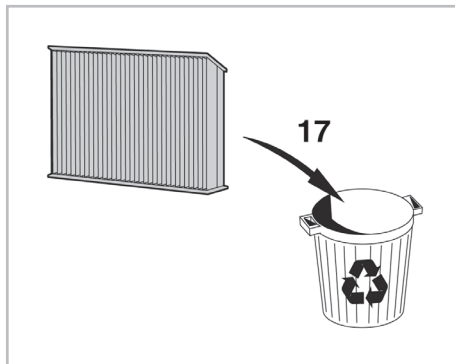

with anti-allergen
properties

FOR
RENAULT MEGANE III A/C+/- (10/08 >)

701006

FH 2006

PCA

**WANT TO
KNOW MORE?**

www.valeo-techassist.com