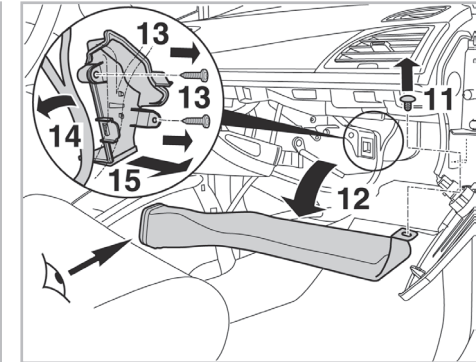

with anti-allergen
properties

FOR
RENAULT MEGANE III A/C+/- (10/08 >)

701006

FH 2006

PCA

**WANT TO
KNOW MORE?**

www.valeo-techassist.com