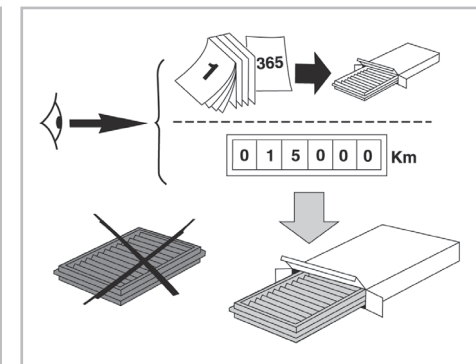

with anti-allergen
properties

FOR
RENAULT MEGANE III A/C+/- (10/08 >)

701006

FH 2006

PCA

**WANT TO
KNOW MORE?**

www.valeo-techassist.com