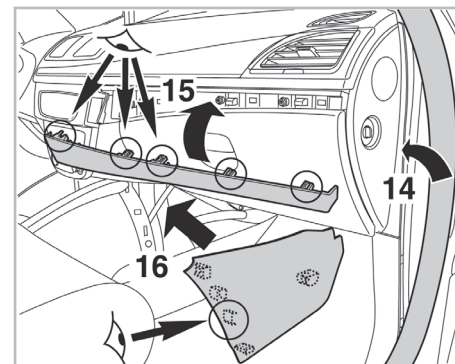

with anti-allergen
properties

FOR
RENAULT MEGANE III A/C+/- (10/08 >)

701006

FH 2006

PCA

**WANT TO
KNOW MORE?**

www.valeo-techassist.com