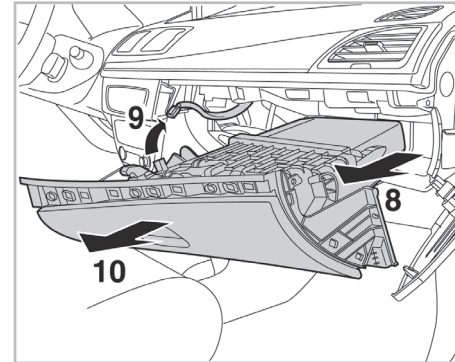

with anti-allergen
properties

FOR
RENAULT MEGANE III A/C+/- (10/08 >)

701006

FH 2006

PCA

**WANT TO
KNOW MORE?**

www.valeo-techassist.com