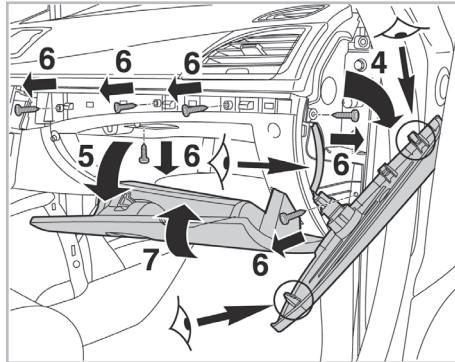

with anti-allergen
properties

FOR
RENAULT MEGANE III A/C+/- (10/08 >)

701006

FH 2006

PCA

**WANT TO
KNOW MORE?**

www.valeo-techassist.com