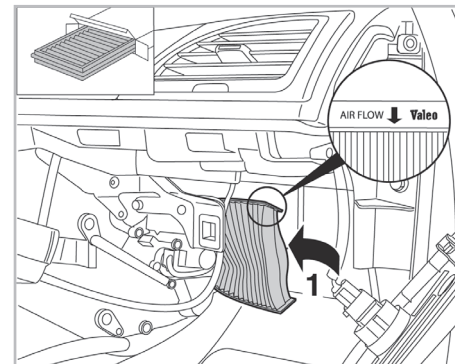

with anti-allergen
properties

FOR
RENAULT MEGANE III A/C+/- (10/08 >)

701006

FH 2006

PCA

**WANT TO
KNOW MORE?**

www.valeo-techassist.com