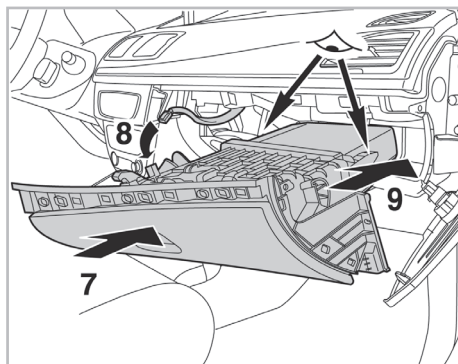

with anti-allergen
properties

FOR
RENAULT MEGANE III A/C+/- (10/08 >)

701006

FH 2006

PCA

**WANT TO
KNOW MORE?**

www.valeo-techassist.com