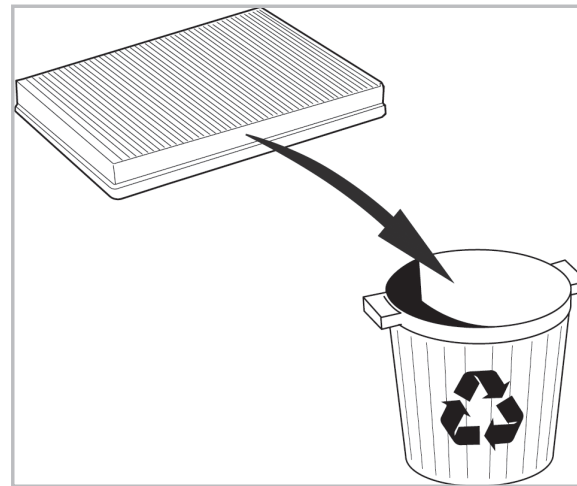

FOR
SAAB
SUBARU

9 -2X A/C+ (2004 > 2006)
IMPREZA II (GD/GG) A/C+ (12/00 >)

PROTECT

combined with
active carbon

715680
FH265

CA

**WANT TO
KNOW MORE?**

www.valeo-techassist.com