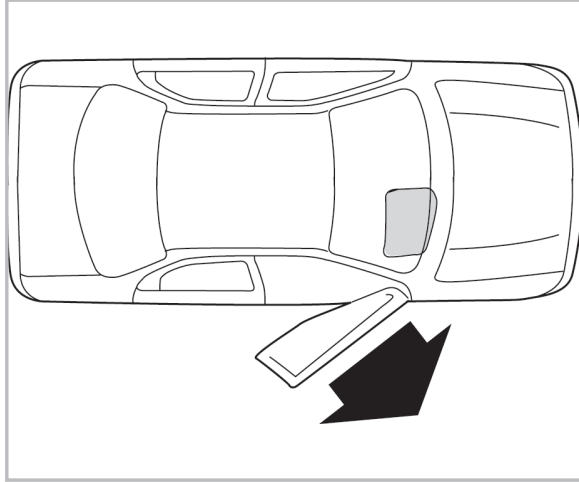

FOR
SAAB
SUBARU

9 -2X A/C+ (2004 > 2006)
IMPREZA II (GD/GG) A/C+ (12/00 >)

PROTECT

combined with
active carbon

715680
FH265

CA

**WANT TO
KNOW MORE?**

www.valeo-techassist.com