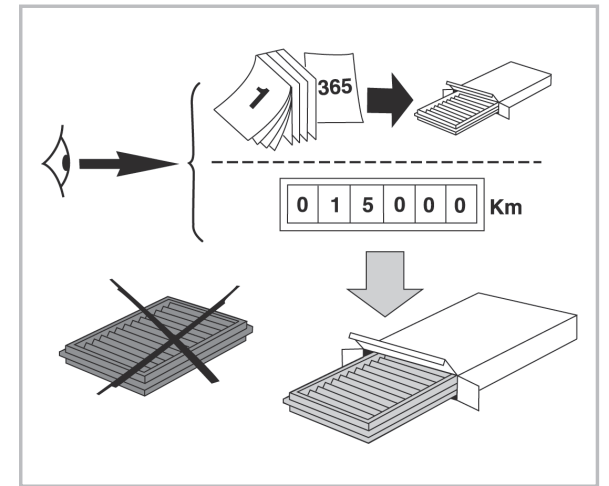

FOR
SAAB
SUBARU

9 -2X A/C+ (2004 > 2006)
IMPREZA II (GD/GG) A/C+ (12/00 >)

PROTECT

combined with
active carbon

715680
FH265

CA

**WANT TO
KNOW MORE?**

www.valeo-techassist.com