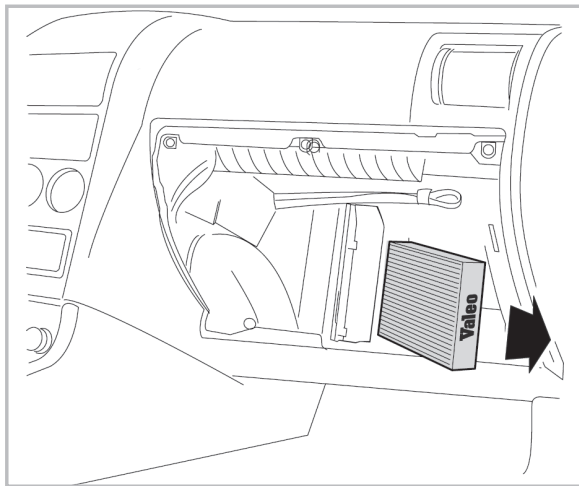

FOR
SAAB
SUBARU

9 -2X A/C+ (2004 > 2006)
IMPREZA II (GD/GG) A/C+ (12/00 >)

PROTECT

combined with
active carbon

715680
FH265

CA

**WANT TO
KNOW MORE?**

www.valeo-techassist.com