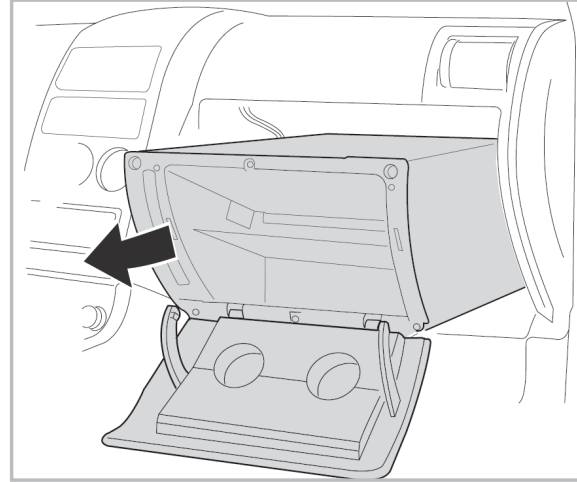

FOR
SAAB
SUBARU

9 -2X A/C+ (2004 > 2006)
IMPREZA II (GD/GG) A/C+ (12/00 >)

PROTECT

combined with
active carbon

715680
FH265

CA

**WANT TO
KNOW MORE?**

www.valeo-techassist.com