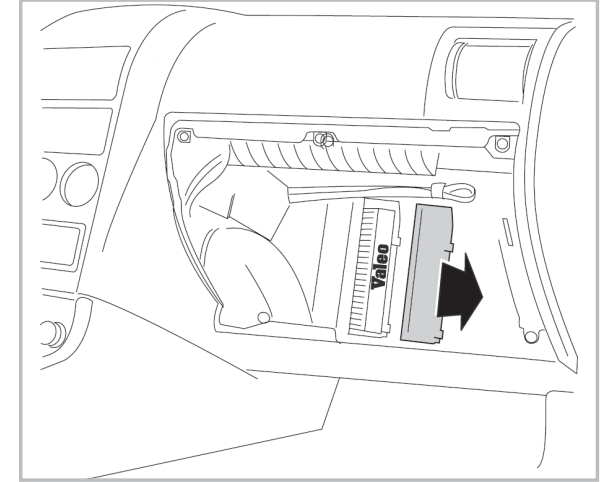

FOR
SAAB
SUBARU

9 -2X A/C+ (2004 > 2006)
IMPREZA II (GD/GG) A/C+ (12/00 >)

PROTECT

combined with
active carbon

715680
FH265

CA

**WANT TO
KNOW MORE?**

www.valeo-techassist.com