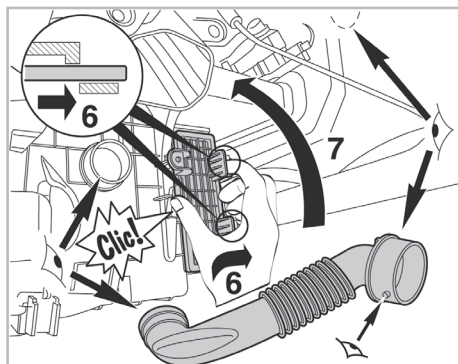

COMFORT

particle  
filter

**715808**

FH926

PA

WANT TO  
KNOW MORE?

www.valeo-techassist.com