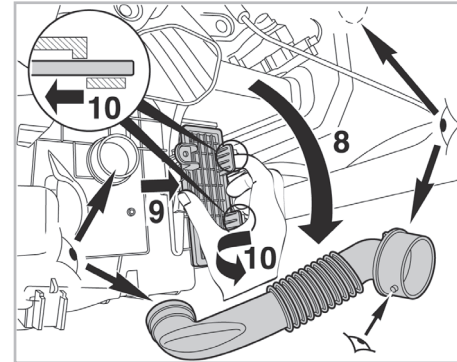

COMFORT

particle  
filter

**715808**

FH926

PA

WANT TO  
KNOW MORE?

www.valeo-techassist.com