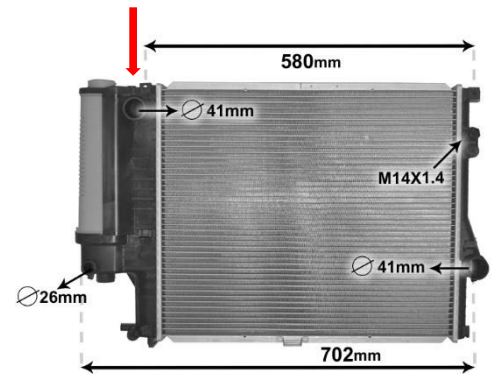

Onderstaande afbeelding ter verduidelijking.

Article number: 06009999 for radiator
06002186, 06002201, 06002124

With this article we offer the bleedingscrew seperately. This screw is installed on top of the radiator. The original bleedingscrew cannot be mounted on the IR radiators and vice-versa. (For info: 17 11 1 712 788) Already included to our radiators.

Image below for clarification.