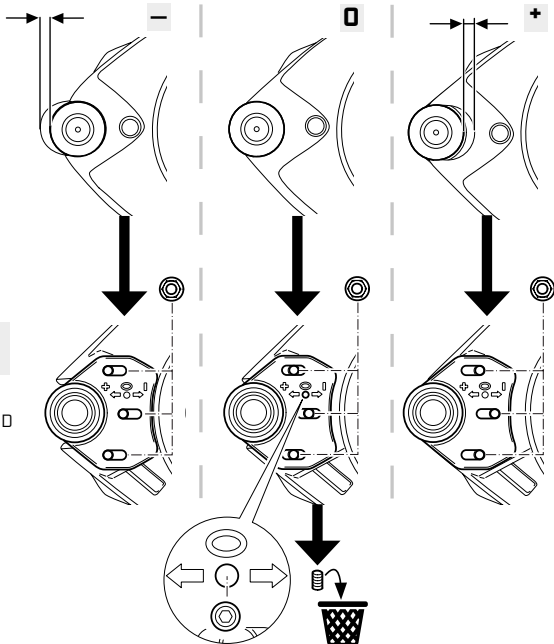

**One fits All!**

**MEYLE no. 316 050 0044/HD | Short no. MCA0470HD**

Innovative and reinforced design for the  
new BMW 5, 6 and 7 Series

**DRIVER'S BEST FRIEND**

**MEYLE**

**1**

**20 Nm + 90°!**

# 2

**OE**

**BMW**  
31 12 6 779 908\*

**BMW**  
31 12 6 775 967\*

**BMW**  
31 12 6 779 871\*

**MEYLE**

**MEYLE no.**  
316 050 0044/HD  
**Short no.**  
MCA0470HD

\* The original spare part numbers shown here are for cross-reference purposes only and shall not be disclosed to third parties on invoices and delivery notes.