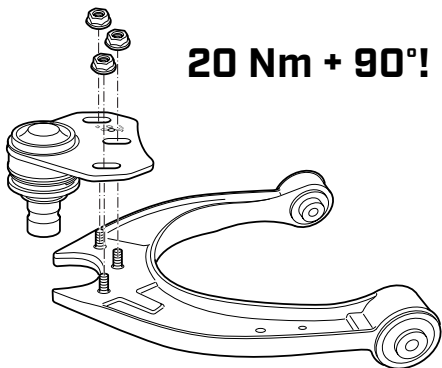

**One fits All!**

**MEYLE no. 316 050 0044/HD | Short no. MCA0470HD**

Innovative and reinforced design for the  
new BMW 5, 6 and 7 Series

**DRIVER'S BEST FRIEND**

**MEYLE**

**1**

**20 Nm + 90°!**

# 2

**OE**

**BMW**  
31 12 6 779 908\*

**BMW**  
31 12 6 775 967\*

**BMW**  
31 12 6 779 871\*

**MEYLE**

**MEYLE no.**  
316 050 0044/HD  
**Short no.**  
MCA0470HD

\* The original spare part numbers shown here are for cross-reference purposes only and shall not be disclosed to third parties on invoices and delivery notes.