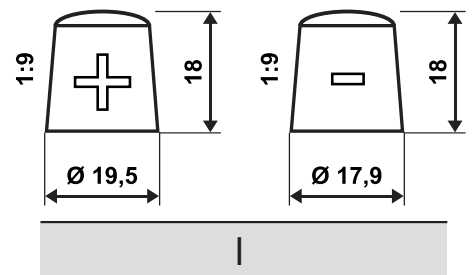

ERA part number: A58013

Technical parameter	Value
Battery	AGM Battery
ETN	580901076
Battery Capacity [Ah]	80 Ah
Cold Cranking Amps (CCA), EN [A]	760 A
Length [mm]	315
Width [mm]	175
Height [mm]	190
Layout	0
Terminals	I
Base hold-down	BI3
Case size	H7/LN4
Weight [Kg]	23,39

Layout

Terminals

Base hold-down