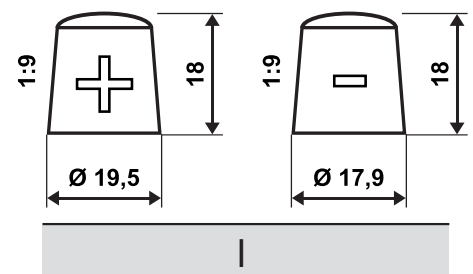

ERA part number: A60515

Technical parameter	Value
Battery	AGM Battery
ETN	605901091
Battery Capacity [Ah]	105 Ah
Cold Cranking Amps (CCA), EN [A]	910 A
Length [mm]	394
Width [mm]	175
Height [mm]	190
Layout	0
Terminals	I
Base hold-down	BI3
Case size	L6
Weight [Kg]	29,00

Layout

Terminals

Base hold-down