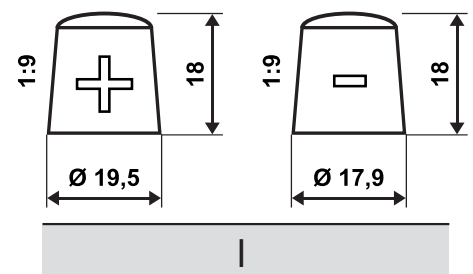

ERA part number: E550II

Technical parameter	Value
Battery	EFB Battery
ETN	5500II048
Battery Capacity [Ah]	55 Ah
Cold Cranking Amps (CCA), EN [A]	480 A
Length [mm]	207
Width [mm]	175
Height [mm]	190
Layout	0
Terminals	I
Base hold-down	BI3
Case size	LOI
Weight [Kg]	13,90

Layout

Terminals

Base hold-down