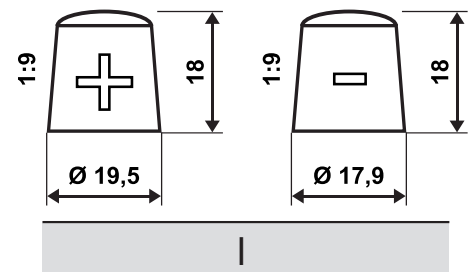

ERA part number: E58510

Technical parameter	Value
Battery	EFB Battery
ETN	585502080
Battery Capacity [Ah]	85 Ah
Cold Cranking Amps (CCA), EN [A]	800 A
Length [mm]	306
Width [mm]	173
Height [mm]	225
Layout	0
Terminals	I
Base hold-down	B0I
Case size	D3I
Weight [Kg]	21,40

Layout

Terminals

Base hold-down