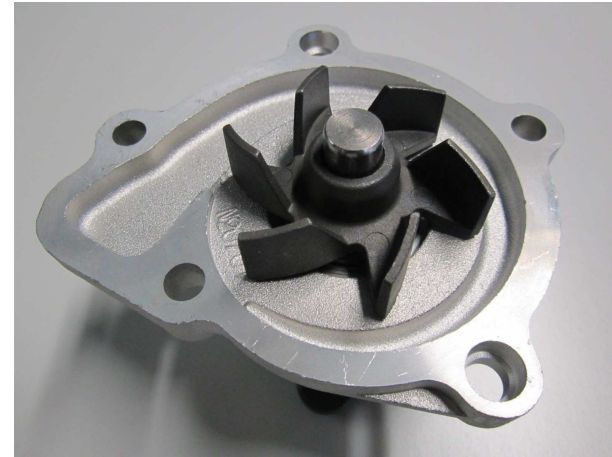

WATER PUMP TECHNICAL INFORMATION SHEET: PA1555 REPLACES PA1514

In conformity with the original Citroen/Peugeot/Mitsubishi OE, PA1514 – 1201J9/1300A082 - has been replaced by new PA1555 – 1201K4/1300A083. PA1555 is already available on stock.

OLD PA1514 OE # 1201J9 / 1300A082

PLASTIC IMPELLER

**NEW PA1555 OE # 1201K4 / 1300A083
(+ 1201J9 / 1300A082)**

METAL IMPELLER